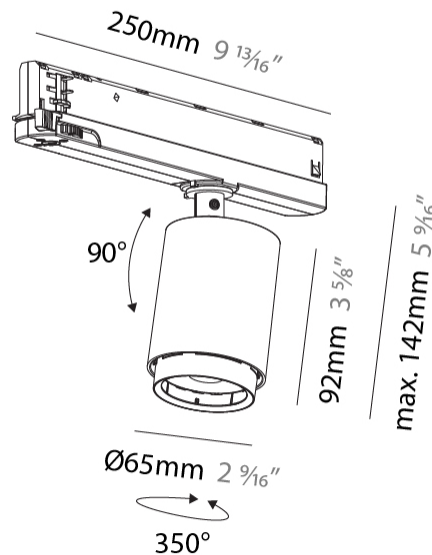

GENERAL

Series: Centriq
Subseries: Centriq In Flex
Brand: Prolicht
Division: Architectural
Mounting Type: Track
Subcategory: Spots

PHYSICAL

Shape: Cylinder
Diameter (mm): 65
Diameter (in): 2 9/16
Length (mm): 250
Length (in): 9 13/16
Height (mm): 142
Height (in): 5 9/16
Light Distribution: Adjustable / Direct
Weight (kg): 0.62
Fixture Finish: SSR / BKV / CWI / CRY / HAB / UFT / ITA / RUA / FTG / MYG / LOD / PUS / FRO / FUP / KIA / POP / BLS / SPG / MEY / GOH / GUM / CHC / COM / ABZ / JAG / OBR / MOS / ROR
Holder Finish: WHI / BLK
Accent Finish: SSR / BKV / CWI / CRY / HAB / LAG / UFT / ITA / RUA / RUR / MIC / FTG / MYG / TWT / LOD / PUS / FRO / FUP / KIA / POP / BLS / SPG / MEY / GOH / GUM / CHC / COM / ABZ / JAG
Fixture Material: Aluminum

ELECTRICAL

Lamp Type: LED (Zhaga Standard)
Input Wattage (W): 20
Total Output Wattage (W): 18.1
Dimming: Non-Dimmable / 0-10V Dimming
Driver Included: Yes
Driver Location: Integrated
Driver Type: Constant Current - 120Vac
Driver Class: Class 2
Input Voltage (V): 120

LED

Number of LEDs: 1
Color Temperature (°K): 2700 / 3000 / 3500 / 4000
Max. Delivered Lumen (lm): 1207 / 1300 / 1376 / 1380
Nominal Lumen (lm): 1672 / 1800 / 1905 / 1910
CRI: >90 CRI
Lamp Life (hrs): 50000

OPTICAL

Reflector°: Adjustable 14 - 44
Adjustability: Rotational 360°; Tilt 90° (±45°)

RATINGS AND CERTIFICATIONS

Certified By: Certified for North American Standards
IP rating: IP20