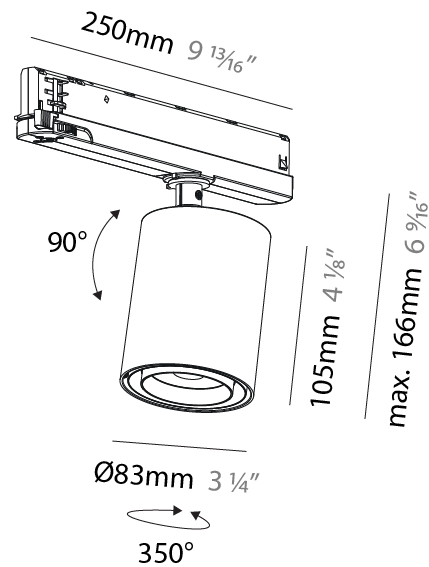

GENERAL

Series: Centriq
Subseries: Centriq In Flex
Brand: Prolicht
Division: Architectural
Mounting Type: Track
Subcategory: Spots

PHYSICAL

Shape: Cylinder
Diameter (mm): 83
Diameter (in): 3 1/4
Length (mm): 250
Length (in): 9 13/16
Height (mm): 166
Height (in): 6 9/16
Light Distribution: Adjustable / Direct
Fixture Finish: SSR / BKV / CWI / CRY / HAB / UFT / ITA / RUA / FTG / MYG / LOD / PUS / FRO / FUP / KIA / POP / BLS / SPG / MEY / GOH / GUM / CHC / COM / ABZ / JAG / OBR / MOS / ROR
Holder Finish: WHI / BLK
Accent Finish: SSR / BKV / CWI / CRY / HAB / LAG / UFT / ITA / RUA / RUR / MIC / FTG / MYG / TWT / LOD / PUS / FRO / FUP / KIA / POP / BLS / SPG / MEY / GOH / GUM / CHC / COM / ABZ / JAG
Fixture Material: Aluminum

ELECTRICAL

Lamp Type: LED (Zhaga Standard)
Input Wattage (W): 20
Total Output Wattage (W): 18.1
Dimming: Non-Dimmable / 0-10V Dimming
Driver Included: Yes
Driver Location: Integrated
Driver Type: Constant Current - 120Vac
Driver Class: Class 2
Input Voltage (V): 120

LED

Number of LEDs: 1
Color Temperature (°K): 2700 / 3000 / 3500 / 4000
Max. Delivered Lumen (lm): 1207 / 1300 / 1376 / 1380
Nominal Lumen (lm): 1672 / 1800 / 1905 / 1910
CRI: >90 CRI
Lamp Life (hrs): 50000

OPTICAL

Reflector°: Adjustable 14 - 44
Adjustability: Rotational 360°; Tilt 90° (±45°)

RATINGS AND CERTIFICATIONS

Certified By: Certified for North American Standards
IP rating: IP20